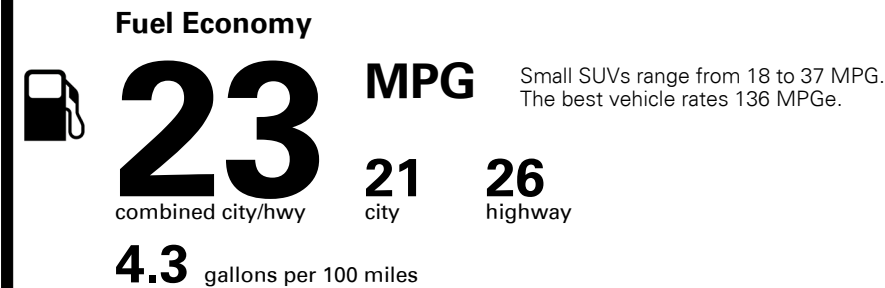

POWERTRAIN TECHNOLOGY
2.0L Gasoline Direct Injection (GDI) 4-Cylinder Engine INCLUDED
164 Horsepower @6200 rpm/ 151 lb-ft torque @4000 rpm INCLUDED
6-Speed Automatic Transmission with SHIFTRONIC® INCLUDED
Drive Mode Select; Active On-Demand AWD System w/ AWD Lock INCLUDED

Manufacturer's Suggested Retail Price: \$25,200.00

ADDED FEATURES:

Inland Freight & Handling : \$980.00
Total Price : \$26,180.00

EPA DOT Fuel Economy and Environment

Gasoline Vehicle

You spend \$1,000 more in fuel costs over 5 years compared to the average new vehicle.