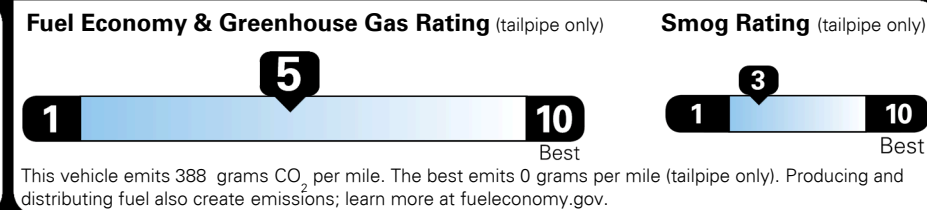

Actual results will vary for many reasons, including driving conditions and how you drive and maintain your vehicle. The average new vehicle gets 27 MPG and costs $6,750 to fuel over 5 years. Cost estimates are based on 15,000 miles per year at $ 2.40 per gallon. MPGe is miles per gasoline gallon equivalent. Vehicle emissions are a significant cause of climate change and smog.

fueleconomy.gov

Calculate personalized estimates and compare vehicles

Manufacturer's suggested retail price includes manufacturer's recommended pre-delivery service. Gasoline license and title fees state and local taxes and dealer installed options and accessories are not included in the manufacturer's suggested retail price. This label has been affixed to this vehicle by Hyundai Motor America, pursuant to the requirements of 15 U.S.C. 1231 et seq. which prohibits its removal or alteration prior to delivery to the ultimate purchaser.

PARTS CONTENT INFORMATION FOR VEHICLE IN THIS CARLINE:
U.S./CANADIAN PARTS CONTENT: 1 %
MAJOR SOURCES OF FOREIGN PARTS CONTENT: KOREA: 95 %

Note: Parts content does not include final assembly, distribution, or other non-parts costs.

FOR THIS VEHICLE:
FINAL ASSEMBLY POINT: ULSAN, KOREA
COUNTRY OF ORIGIN:
ENGINE: KOREA
TRANSMISSION: KOREA

128 G 1378XGLOVI

VIN: KM8J3CA45JU744827